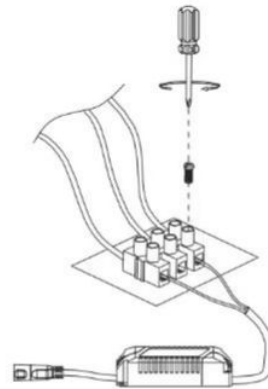

Product Name: OKA AL

CUT OUT  $\Phi 35$  mm

1

2

3

4

Model : AZ2232,AZ2233,  
AZ4171,AZ4172

5